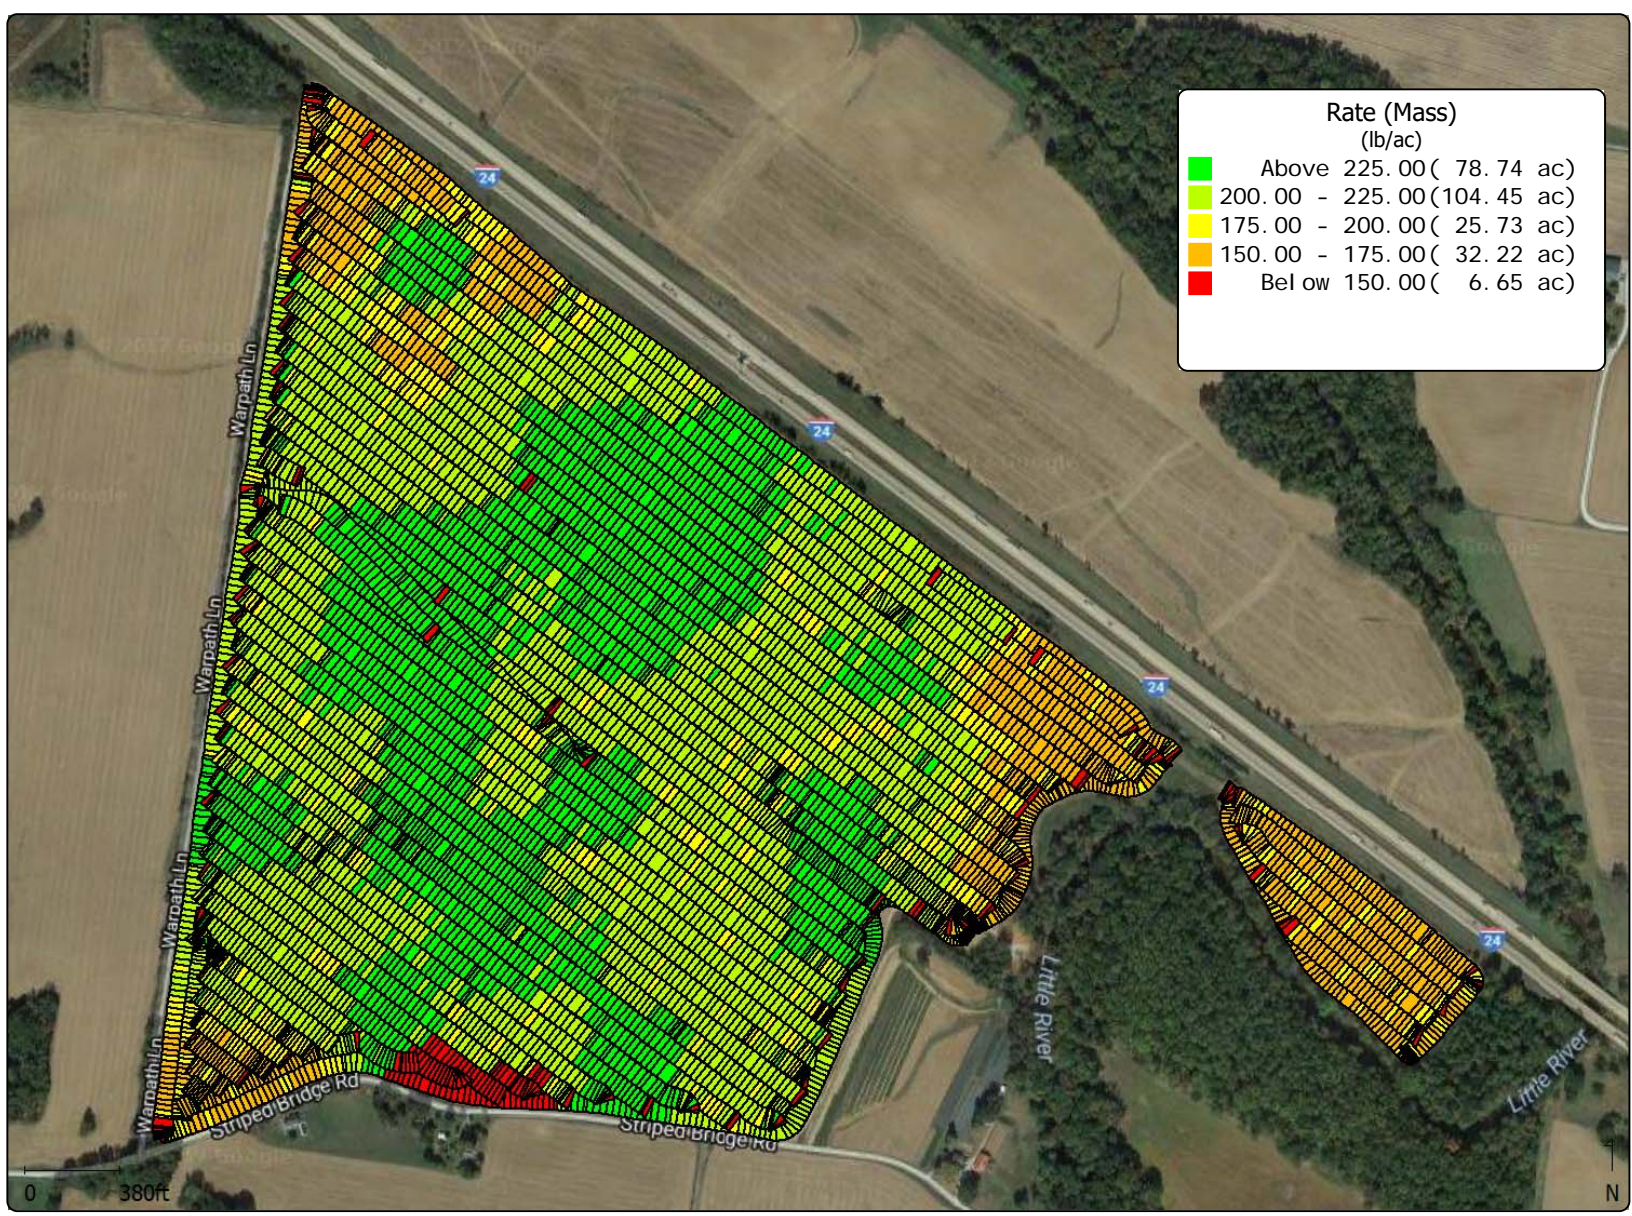

Fertilizing (Dry) 2017 - 1(MAP)

Operation Summary	
Year : 2017	Est. Amount : 52,583 lb
Operation : Fertilizing (Dry)	Avg. Rate : 212.57 lb/ac
Crop / Product : MAP	GPS Count : 5868
Area : 247.37 ac	

Rate (Mass) (lb/ac)	
Green	Above 225.00 (78.74 ac)
Light Green	200.00 - 225.00 (104.45 ac)
Yellow	175.00 - 200.00 (25.73 ac)
Orange	150.00 - 175.00 (32.22 ac)
Red	Below 150.00 (6.65 ac)